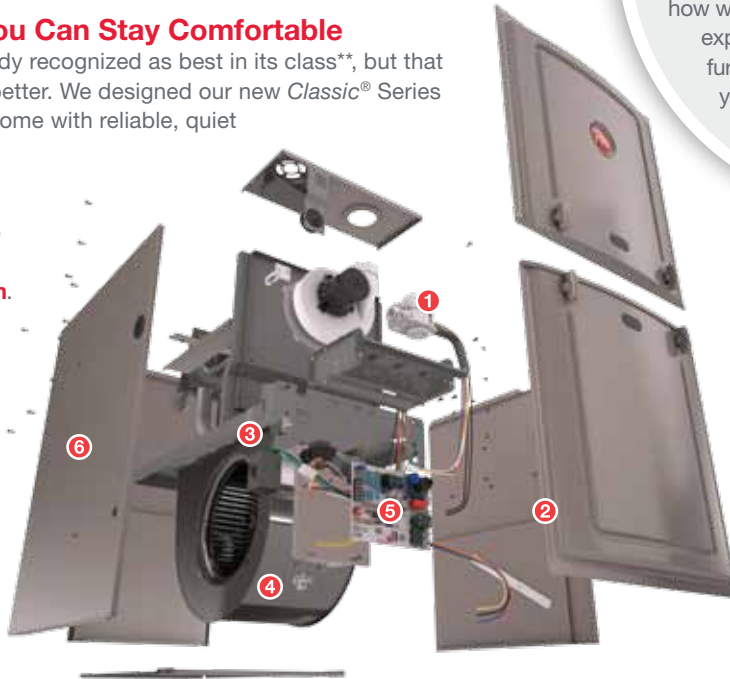

Engineered for High-Performance

Rheem-Exclusive
PlusOne™
Ignition System

Industry-First
PlusOne™
Diagnostics

**We Thought of
Everything... And
Then Some.**

360⁺¹

The Rheem *Classic*® Series Gas Furnace was developed using our 360°+1 design philosophy, which means every detail of the product is meticulously evaluated from every angle. We consider the work that goes into installing and servicing our products, as well as how we can deliver the very best homeowner experience. And then we take it a step further. That's 360°+1. And that's why you can count on your gas furnace to bring you and your family years of comfort.

We Did the Work So You Can Stay Comfortable

Our gas furnace line was already recognized as best in its class**, but that didn't stop us from making it better. We designed our new *Classic*® Series Gas Furnace to provide your home with reliable, quiet comfort for years to come.

Reliability is essential to your home comfort. That's why we've engineered our gas furnace with the **1 PlusOne™ Ignition System**. Our **Direct Spark Ignition** is a Rheem-exclusive feature that's nine times more reliable than most hot surface igniters. It's also the same proven design used in commercial HVAC equipment and gas home appliances. Our patented heat exchanger is designed for quick and easy cleaning – and a clean furnace is a long-running furnace.

Quiet operation is the result of a **2 tighter door seal** that helps eliminate whistling. We've also added **3 rubber grommets** on the motor mounts and a **4 twist-lock wire harness in the blower shelf**. The result is an impressively quiet furnace.

Fast and accurate diagnostics are a big benefit to both you and your dealer. The Rheem *Classic*® Series Gas Furnace features **5 PlusOne Diagnostics**, our industry-first 7-segment alphanumeric LED display that simplifies troubleshooting. Just in case there's a need, service calls are faster, which ultimately saves you money.

Save on your energy bill with a new gas furnace from Rheem. Our R801P delivers 80% AFUE, which means 80% of the fuel in your furnace is converted to heat for more efficient comfort and savings for your home.

Hassle-free installation saves you and your dealer time and trouble. The **6 34" cabinet** fits nicely in tight spaces allowing for both new construction and retrofit installations.

YOUR LOCAL RHEEM DEALER

Benefits At-A-Glance

PlusOne Features:

PlusOne **Ignition System** – Direct Spark Ignition
PlusOne **Diagnostics** – 7-segment LED display

Warranties***:

Conditional parts – 10-year
Heat exchanger – 20-year

Efficiency*:

80% AFUE

Reliability:

PlusOne **Ignition System** for nine times more reliability

Sound Level:

Tighter door seals, rubber grommets and a twist-lock wire harness in the blower shelf ensure quiet operation

Rheem Heating, Cooling
& Water Heating

Founded in 1925, our mission is still simple: help your family enjoy a new degree of comfort with solutions that keep you cool in the summer, warm in the winter and enjoying hot water year-round. To learn more about our products, including our line of Integrated Home Comfort Solutions, visit us online at Rheem.com.

Rheem USA

5600 Old Greenwood Road
Fort Smith, Arkansas 72903

In keeping with its policy of continuous progress & product improvement, Rheem reserves the right to make changes without notice.

*Annual Fuel Utilization Efficiency (AFUE) measures the amount of heat delivered to a home compared to the amount of fuel that is supplied to the unit. Higher AFUE ratings reflect higher efficiency.

**80% Gas Furnace and AC Focus Group Analysis/February 10, 2011

***Registration within 60 days of installation, original homeowner and residential application only. See Warranty Card for full details.